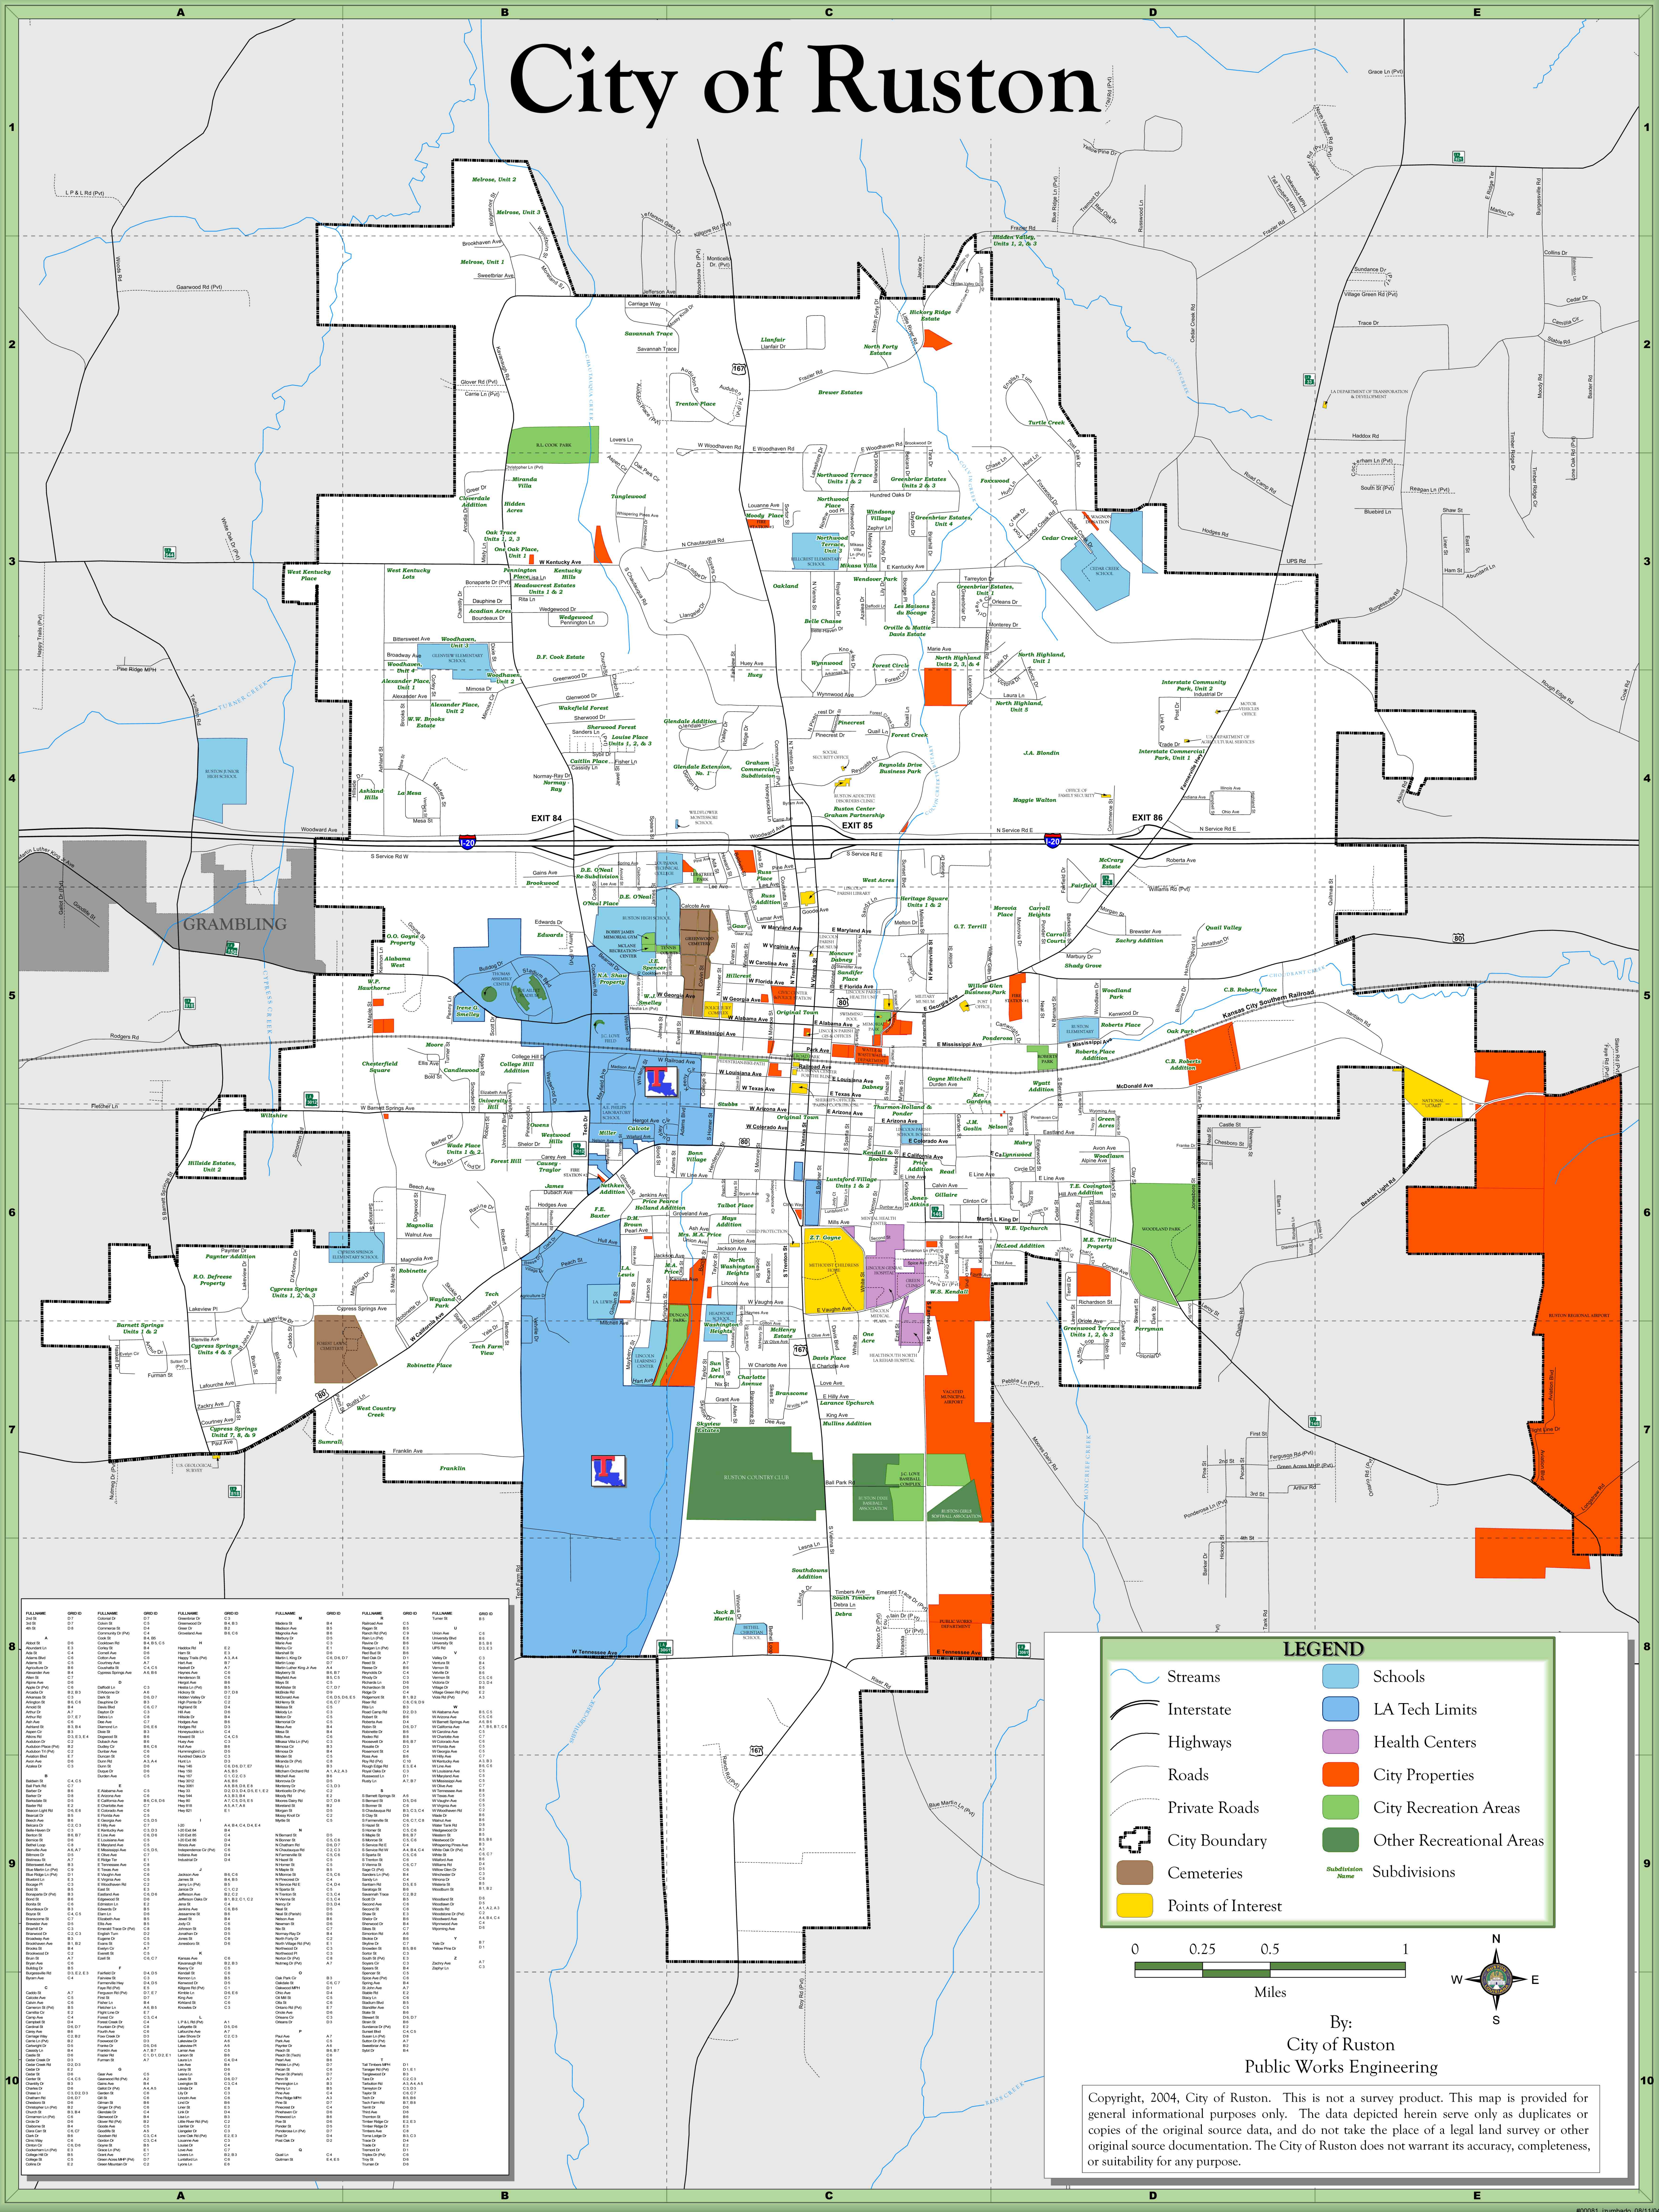

City of Ruston

PALMARE	ORIGID	PALMARE	ORIGID	PALMARE	ORIGID	PALMARE	ORIGID	PALMARE	ORIGID
Dickie	D7	Conover Dr	D7	Conover Dr	C5 B3	Melrose	M	Robison Ave	C5
...

LEGEND

- Streams
- Interstate
- Highways
- Roads
- Private Roads
- City Boundary
- Cemeteries
- Points of Interest
- Schools
- LA Tech Limits
- Health Centers
- City Properties
- City Recreation Areas
- Other Recreational Areas
- Subdivisions

By:
City of Ruston
Public Works Engineering

Copyright, 2004, City of Ruston. This is not a survey product. This map is provided for general informational purposes only. The data depicted herein serve only as duplicates or copies of the original source data, and do not take the place of a legal land survey or other original source documentation. The City of Ruston does not warrant its accuracy, completeness, or suitability for any purpose.